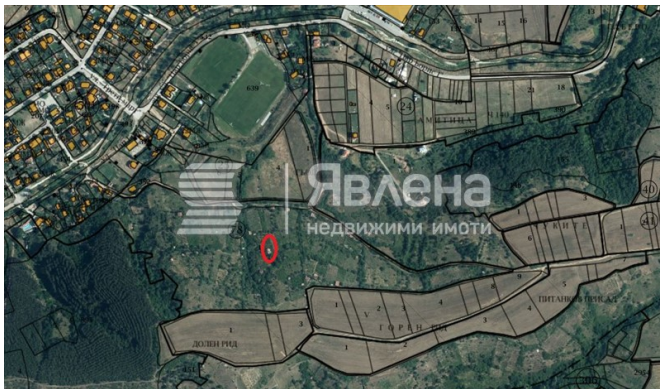

We are unable to display the exact location of the property for security/confidentiality reasons.: NOTE

Real-estate agent:

Pencho Penkov

с. Blagoevgrad, Офис Blagoevgrad

Real-estate agent (16 Offers) Department "Sales and Rentals"

+359 892 536 526