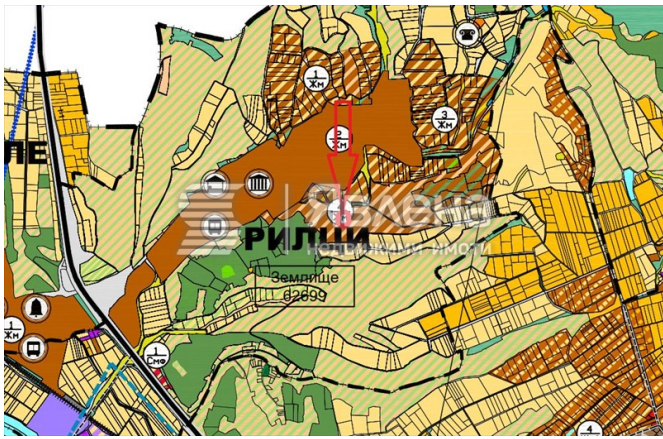

При съседни имоти:
Имот № 78.2104, Имот № 78.2105, Имот № 78.2489,

Скищата важи за : нотариус