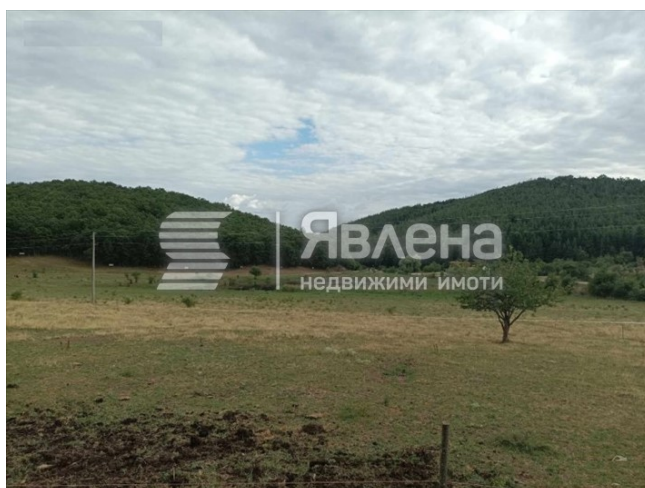

We are unable to display the exact location of the property for security/confidentiality reasons.: NOTE

Real-estate agent:

Pencho Penkov

с. Blagoevgrad, Офис Благоевград

Real-estate agent (16 Offers) Department "Sales and Rentals"

+359 892 536 162