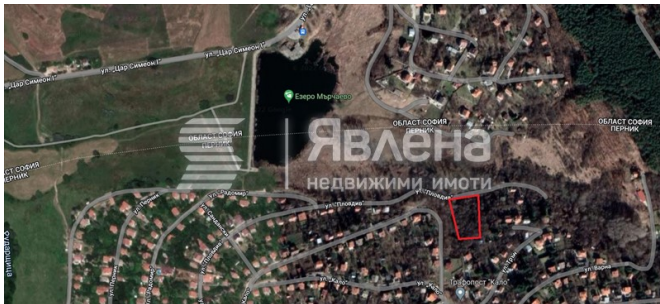

30 ГОДИНИ

Явлена е основана през 1992 г. и е една от първите и най-значими агенции за недвижими имоти в страната.

МАРИО ДИМИТРОВ
КОНСУЛТАНТ
НЕДВИЖИМИ ИМОТИ

Явлена
недвижими имоти

Знаем, че сделките с имоти са обвързани с много емоции, притеснения и колебания и участниците искат да чувстват увереност и подкрепа. Затова сме си поставили за цел да предоставяме най-висококачествената консултантска услуга на пазара.