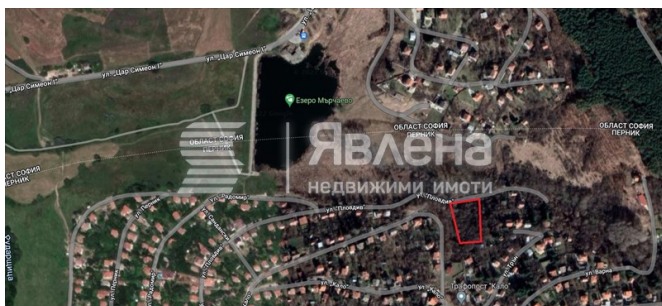

30 ГОДИНИ

Явлена е основана през 1992 г. и е една от първите и най-значими агенции за недвижими имоти в страната.

МАРИО ДИМИТРОВ
КОНСУЛТАНТ
НЕДВИЖИМИ ИМОТИ

Явлена
НЕДВИЖИМИ ИМОТИ

Знаем, че сделките с имоти са обвързани с много емоции, притеснения и колебания и участниците искат да чувстват увереност и подкрепа. Затова сме си поставили за цел да предоставяме най-висококачествената консултантска услуга на пазара.